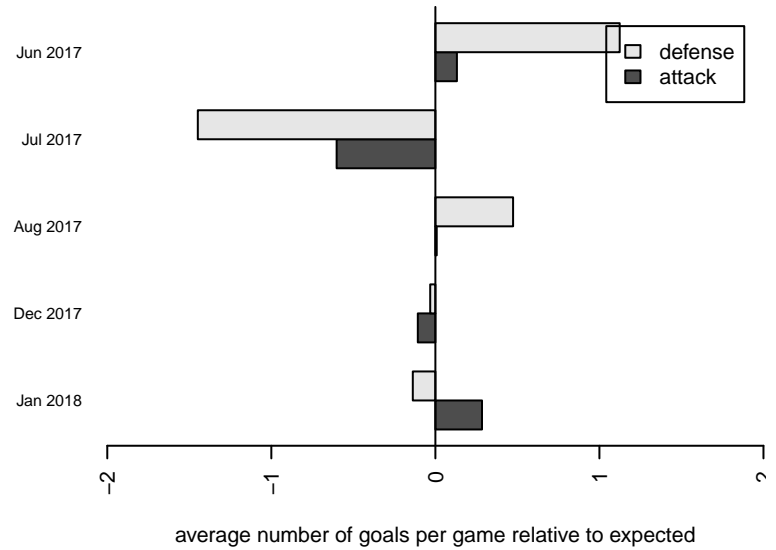

Performance relative to 13 month average