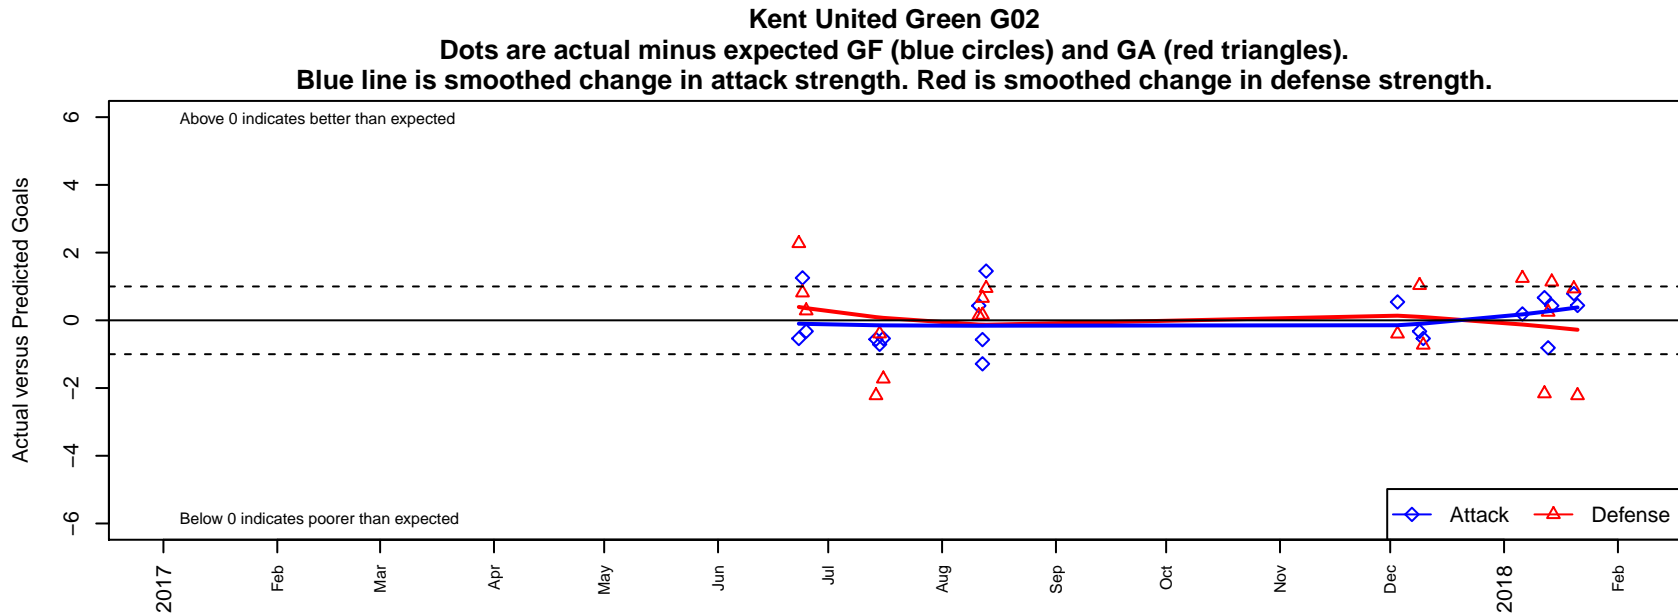

Kent United Green G02

Kent United
 Kent, WA
 G02 total strength=1483
 attack=11.45 defense=9.9
 fall league = RCL G02 Div 3

alt names used:
 Kent United G02 Green
 KENT UNITED G02 SMITH (WA)
 KENT UNITED G02 SMITH (WA)
 KU G02 Green
 Kent United G02 Green

**attack and defense variance (black dot)
relative to other teams
and top 10 in region**

**attack and defense rating
relative to others at age
and all opponents in last 13 months**

Performance relative to 13 month average