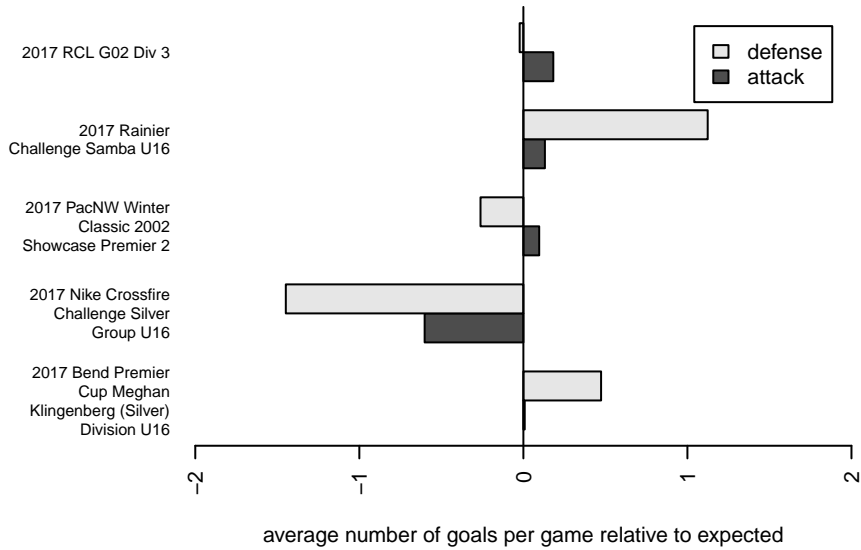

Kent United Green G02

Kent United
 Kent, WA
 G02 total strength=1483
 attack=11.45 defense=9.9
 fall league = RCL G02 Div 3

alt names used:
 Kent United G02 Green
 KENT UNITED G02 SMITH (WA)
 KENT UNITED G02 SMITH (WA)
 KU G02 Green
 Kent United G02 Green

Venues played:
 2017 Rainier Challenge Samba U16
 2017 Nike Crossfire Challenge Silver Group U1
 2017 Bend Premier Cup Meghan Klingenberg (
 2017 RCL G02 Div 3
 2017 PacNW Winter Classic 2002 Showcase P

**attack and defense variance (black dot)
relative to other teams
and top 10 in region**

**attack and defense rating
relative to others at age
and all opponents in last 13 months**

Performance relative to 13 month average