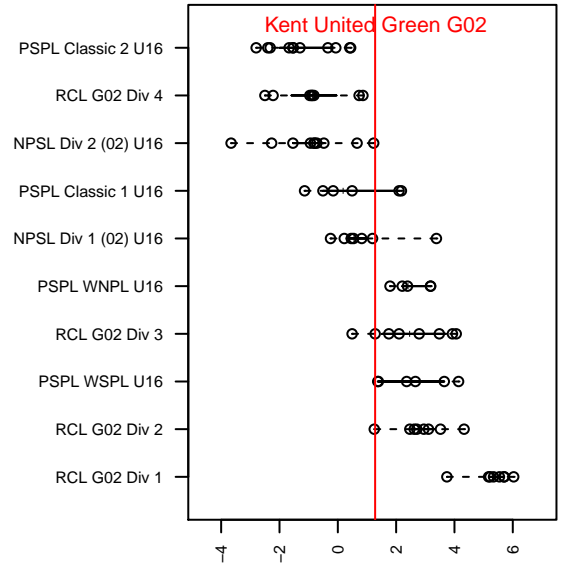

Kent United Green G02

Kent United
 Kent, WA
 G02 total strength=1483
 attack=11.45 defense=9.9
 fall league = RCL G02 Div 3

alt names used:
 Kent United G02 Green
 KENT UNITED G02 SMITH (WA)
 KENT UNITED G02 SMITH (WA)
 KU G02 Green
 Kent United G02 Green

**attack and defense variance (black dot)
relative to other teams
and top 10 in region**

**attack and defense rating
relative to others at age
and all opponents in last 13 months**

Performance relative to 13 month average