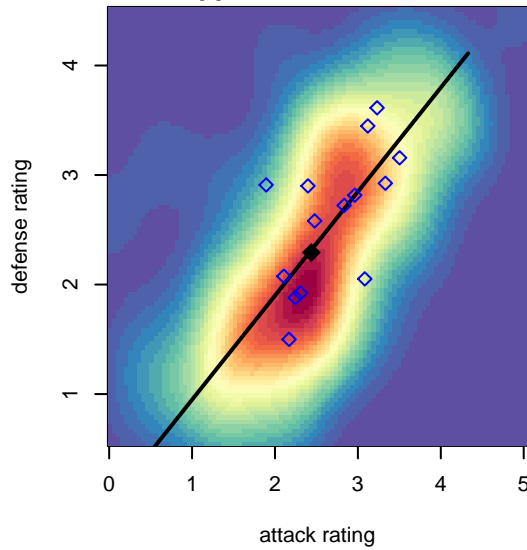

Kent United Green G02

Kent United
 Kent, WA
 G02 total strength=1483
 attack=11.45 defense=9.9
 fall league = RCL G02 Div 3

alt names used:
 Kent United G02 Green
 KENT UNITED G02 SMITH (WA)
 KENT UNITED G02 SMITH (WA)
 KU G02 Green
 Kent United G02 Green

**attack and defense variance (black dot)
relative to other teams
and top 10 in region**

**attack and defense rating
relative to others at age
and all opponents in last 13 months**

Performance relative to 13 month average